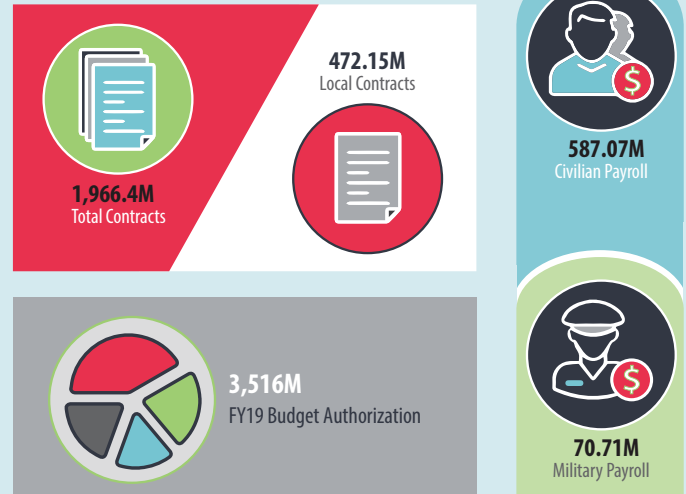

NAVAL SUPPORT ACTIVITY SOUTH POTOMAC – 2020 IMPACT SUMMARY

NAVAL SUPPORT FACILITY (NSF) DAHLGREN

Established in 1918, includes host command Naval Support Activity South Potomac (NSASP) and major tenant commands Naval Surface Warfare Center Dahlgren Division (NSWCDD), the AEGIS Training and Readiness Center (ATRC), the Center for Surface Combat Systems (CSCS), the Sea-Based Weapons Systems component of the Missile Defense Agency (MDA), the Air Force 18th Space Control Squadron Detachment One (SPCS Det 1), the Naval Surface and Mine Warfighting Development Center (SMWDC) Detachment Dahlgren and the Joint Warfare Analysis Center (JWAC). Also on the installation are support commands Naval Facilities Engineering Command (NAVFAC) Washington Public Works Dahlgren Site, Naval Supply Systems Command Fleet Logistics Center Norfolk Dahlgren office (NAVSUP FLCN-DL), Naval Branch Health Clinic Dahlgren, Navy Exchange, Commissary and Dahlgren School.

EMPLOYMENT DATA

ECONOMIC IMPACT SUMMARY

NAVAL SUPPORT FACILITY (NSF) INDIAN HEAD

Established in 1890, includes host command Naval Support Activity South Potomac (NSASP) and major tenant commands Naval Surface Warfare Center Indian Head Explosive Ordnance Disposal Technology Division (NSWC IHEODTD), the Marine Corps Chemical Biological Incident Response Force (CBIRF), the Naval Ordnance Safety and Security Activity (NOSSA) and Naval Sea Logistics Center (NAVSEALOGCEN) Indian Head. Also on the installation are support commands Naval Facilities Engineering Command (NAVFAC) Washington Public Works Indian Head Site, Naval Supply Systems Command Fleet Logistics Center Norfolk Indian Head office (NAVSUP FLCN-IH), Naval Branch Health Clinic Indian Head and Navy Exchange.