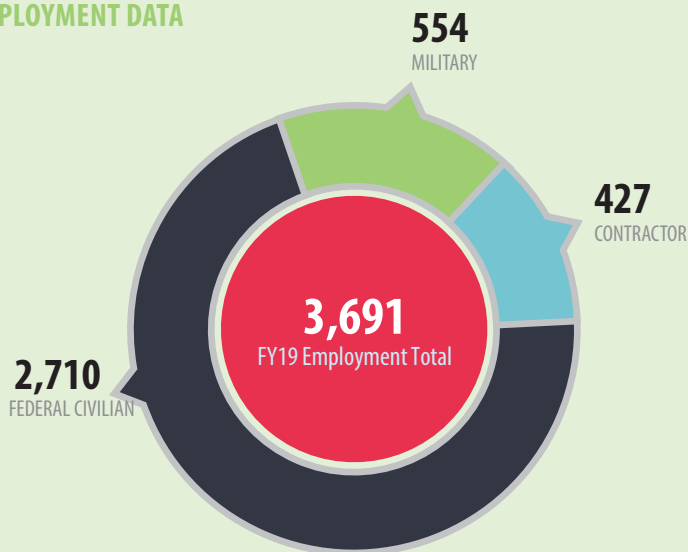

EMPLOYMENT DATA

ECONOMIC IMPACT SUMMARY

NAVAL SUPPORT FACILITY (NSF) INDIAN HEAD

Established in 1890, includes host command Naval Support Activity South Potomac (NSASP) and major tenant commands Naval Surface Warfare Center Indian Head Explosive Ordnance Disposal Technology Division (NSWC IHEODTD), the Marine Corps Chemical Biological Incident Response Force (CBIRF), the Naval Ordnance Safety and Security Activity (NOSSA) and Naval Sea Logistics Center (NAVSEALOGCEN) Indian Head. Also on the installation are support commands Naval Facilities Engineering Command (NAVFAC) Washington Public Works Indian Head Site, Naval Supply Systems Command Fleet Logistics Center Norfolk Indian Head office (NAVSUP FLCN-IH), Naval Branch Health Clinic Indian Head and Navy Exchange.

EMPLOYMENT DATA

ECONOMIC IMPACT SUMMARY

NOTES:

- NSWC Dahlgren Division numbers encompass Dahlgren site only.
- NSWC IHEODTD numbers encompass Indian Head site only.
- AEGIS Training & Readiness Center (ATRC) military payroll for permanent duty station personnel assigned to the command; payroll data does not include approximately 1,800 students who trained at ATRC in FY19.
- Center for Surface Combat Systems (CSCS) is the parent command of the AEGIS Training and Readiness Center (ATRC); CSCS is assigned an overall budget for all of its learning sites and detachments.
- Contractor personnel utilizing on- and/or off-base work spaces.
- Dahlgren School numbers do not include substitute teachers.