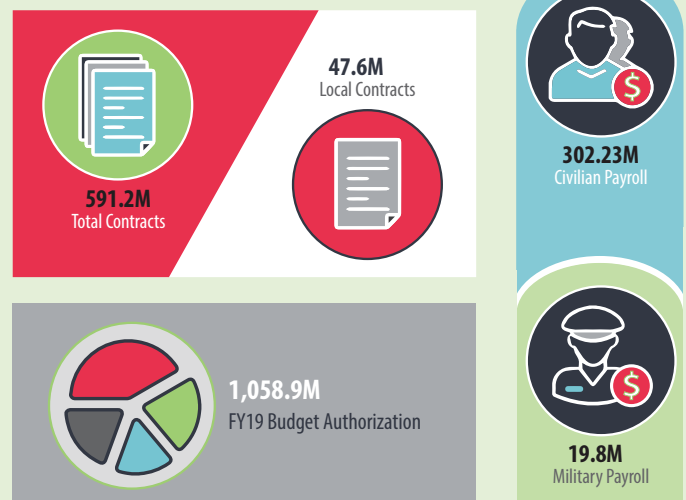

ECONOMIC IMPACT SUMMARY

NOTES:

- NSWC Dahlgren Division numbers encompass Dahlgren site only.
- NSWC IHEODTD numbers encompass Indian Head site only.
- AEGIS Training & Readiness Center (ATRC) military payroll for permanent duty station personnel assigned to the command; payroll data does not include approximately 1,800 students who trained at ATRC in FY19.
- Center for Surface Combat Systems (CSCS) is the parent command of the AEGIS Training and Readiness Center (ATRC); CSCS is assigned an overall budget for all of its learning sites and detachments.
- Contractor personnel utilizing on- and/or off-base work spaces.
- Dahlgren School numbers do not include substitute teachers.