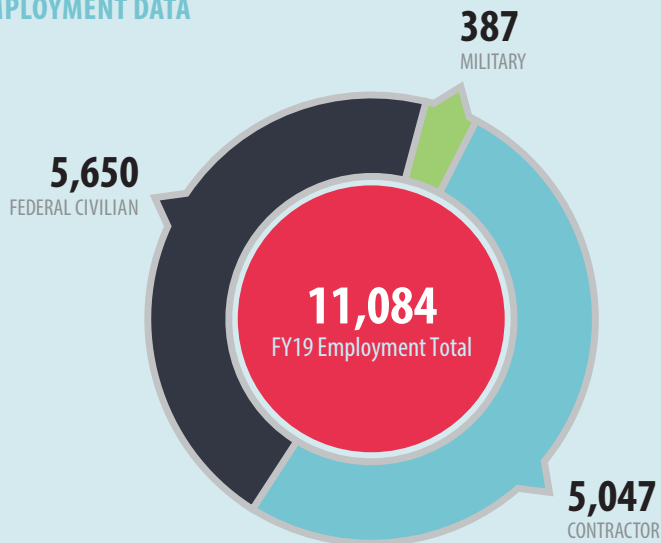

NAVAL SUPPORT ACTIVITY SOUTH POTOMAC – 2020 IMPACT SUMMARY

NAVAL SUPPORT FACILITY (NSF) DAHLGREN

Established in 1918, includes host command Naval Support Activity South Potomac (NSASP) and major tenant commands Naval Surface Warfare Center Dahlgren Division (NSWCDD), the AEGIS Training and Readiness Center (ATRC), the Center for Surface Combat Systems (CSCS), the Sea-Based Weapons Systems component of the Missile Defense Agency (MDA), the Air Force 18th Space Control Squadron Detachment One (SPCS Det 1), the Naval Surface and Mine Warfighting Development Center (SMWDC) Detachment Dahlgren and the Joint Warfare Analysis Center (JWAC). Also on the installation are support commands Naval Facilities Engineering Command (NAVFAC) Washington Public Works Dahlgren Site, Naval Supply Systems Command Fleet Logistics Center Norfolk Dahlgren office (NAVSUP FLCN-DL), Naval Branch Health Clinic Dahlgren, Navy Exchange, Commissary and Dahlgren School.

EMPLOYMENT DATA

ECONOMIC IMPACT SUMMARY

NAVAL SUPPORT FACILITY (NSF) INDIAN HEAD

Established in 1890, includes host command Naval Support Activity South Potomac (NSASP) and major tenant commands Naval Surface Warfare Center Indian Head Explosive Ordnance Disposal Technology Division (NSWC IHEODTD), the Marine Corps Chemical Biological Incident Response Force (CBIRF), the Naval Ordnance Safety and Security Activity (NOSSA) and Naval Sea Logistics Center (NAVSEALOGCEN) Indian Head. Also on the installation are support commands Naval Facilities Engineering Command (NAVFAC) Washington Public Works Indian Head Site, Naval Supply Systems Command Fleet Logistics Center Norfolk Indian Head office (NAVSUP FLCN-IH), Naval Branch Health Clinic Indian Head and Navy Exchange.